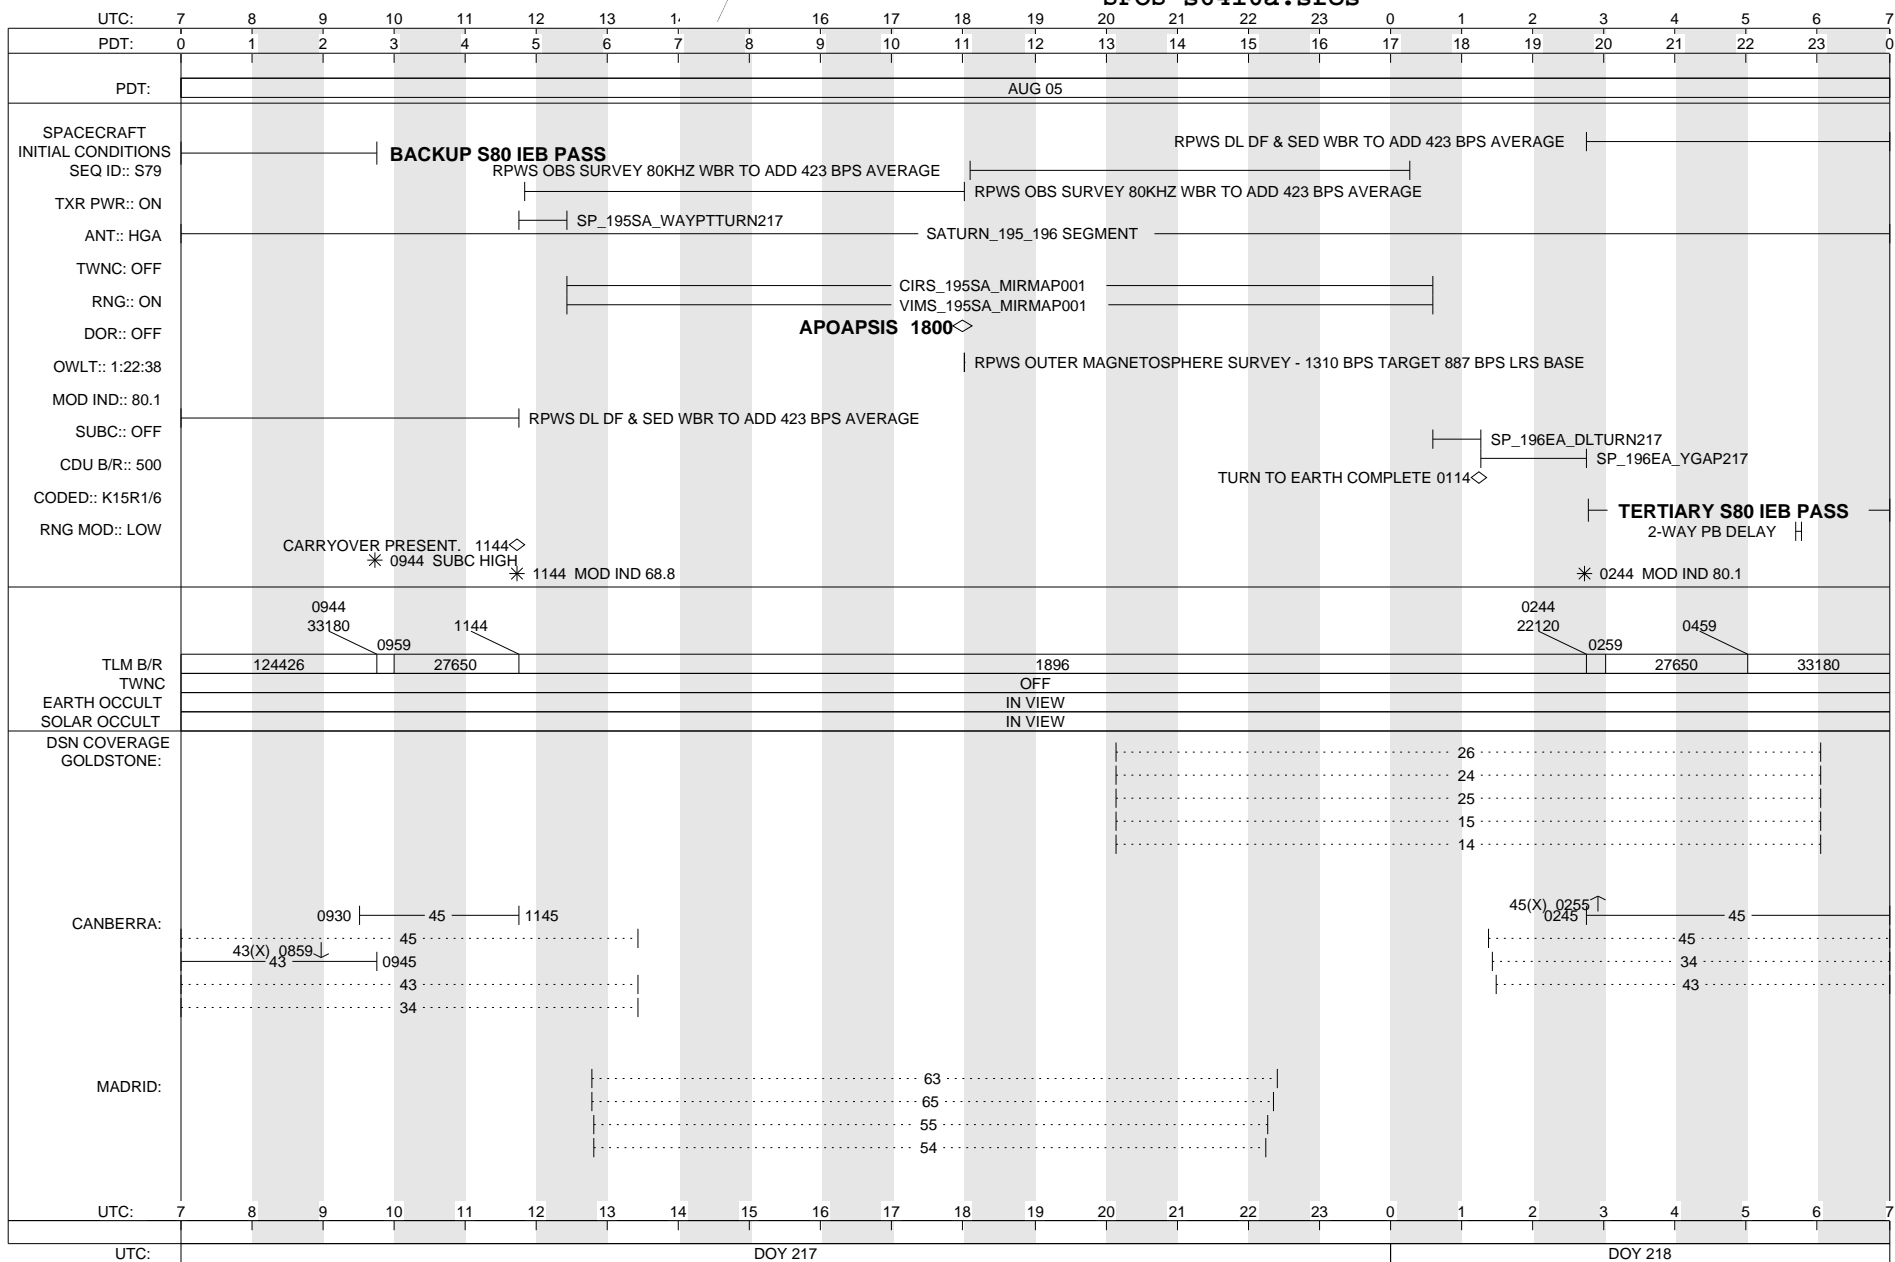

MONDAY 217-218

AUGUST 5, 2013 - AUGUST 6, 2013

CASSINI SFOS

SOE s6410a.soe
SFOS s6410a.sfos

ISSUE DATE: 07/16/13