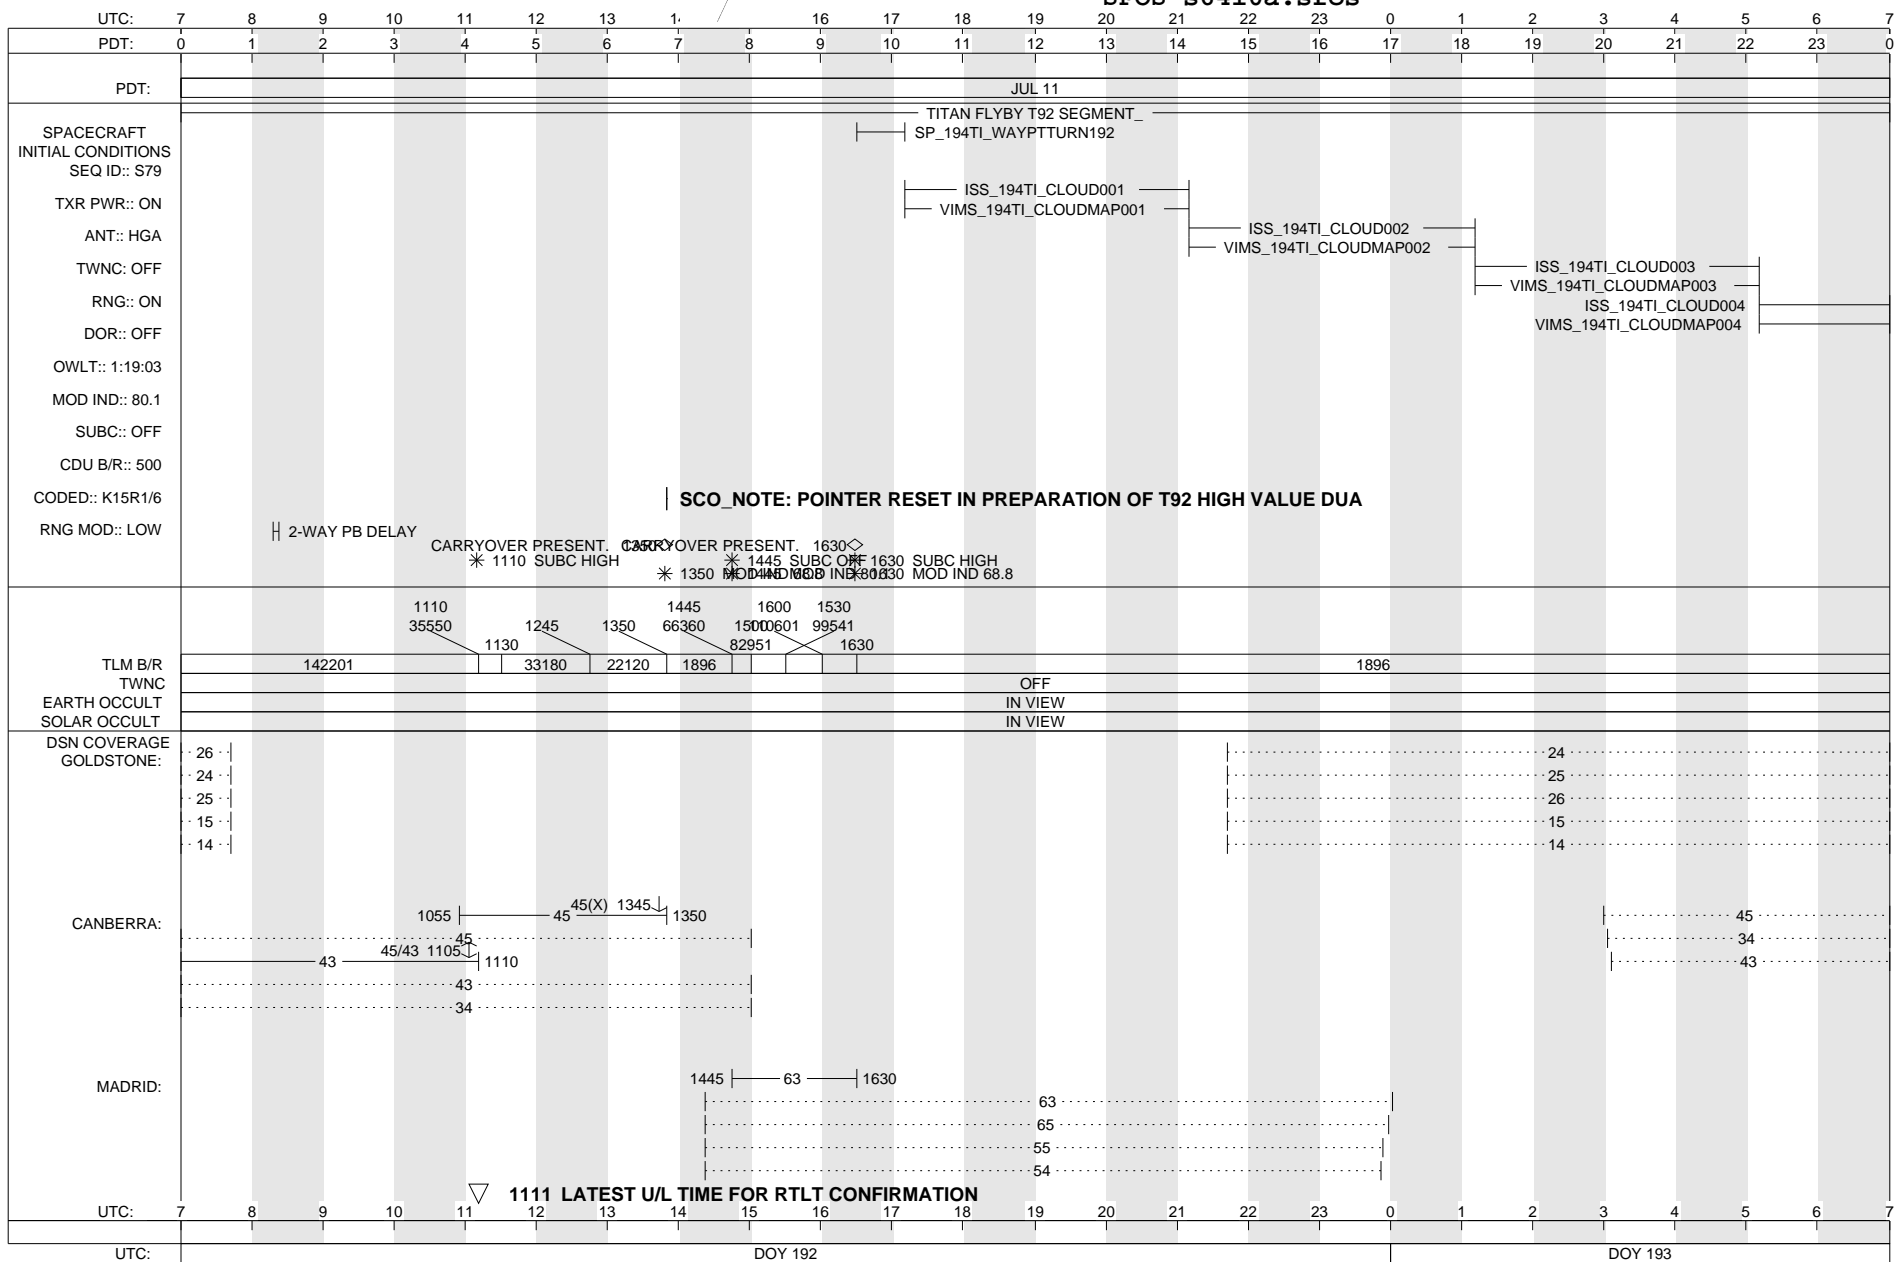

THURSDAY 192-193

JULY 11, 2013 - JULY 12, 2013

CASSINI SFOS

SOE s6410a.soe
SFOS s6410a.sfos

ISSUE DATE: 07/16/13