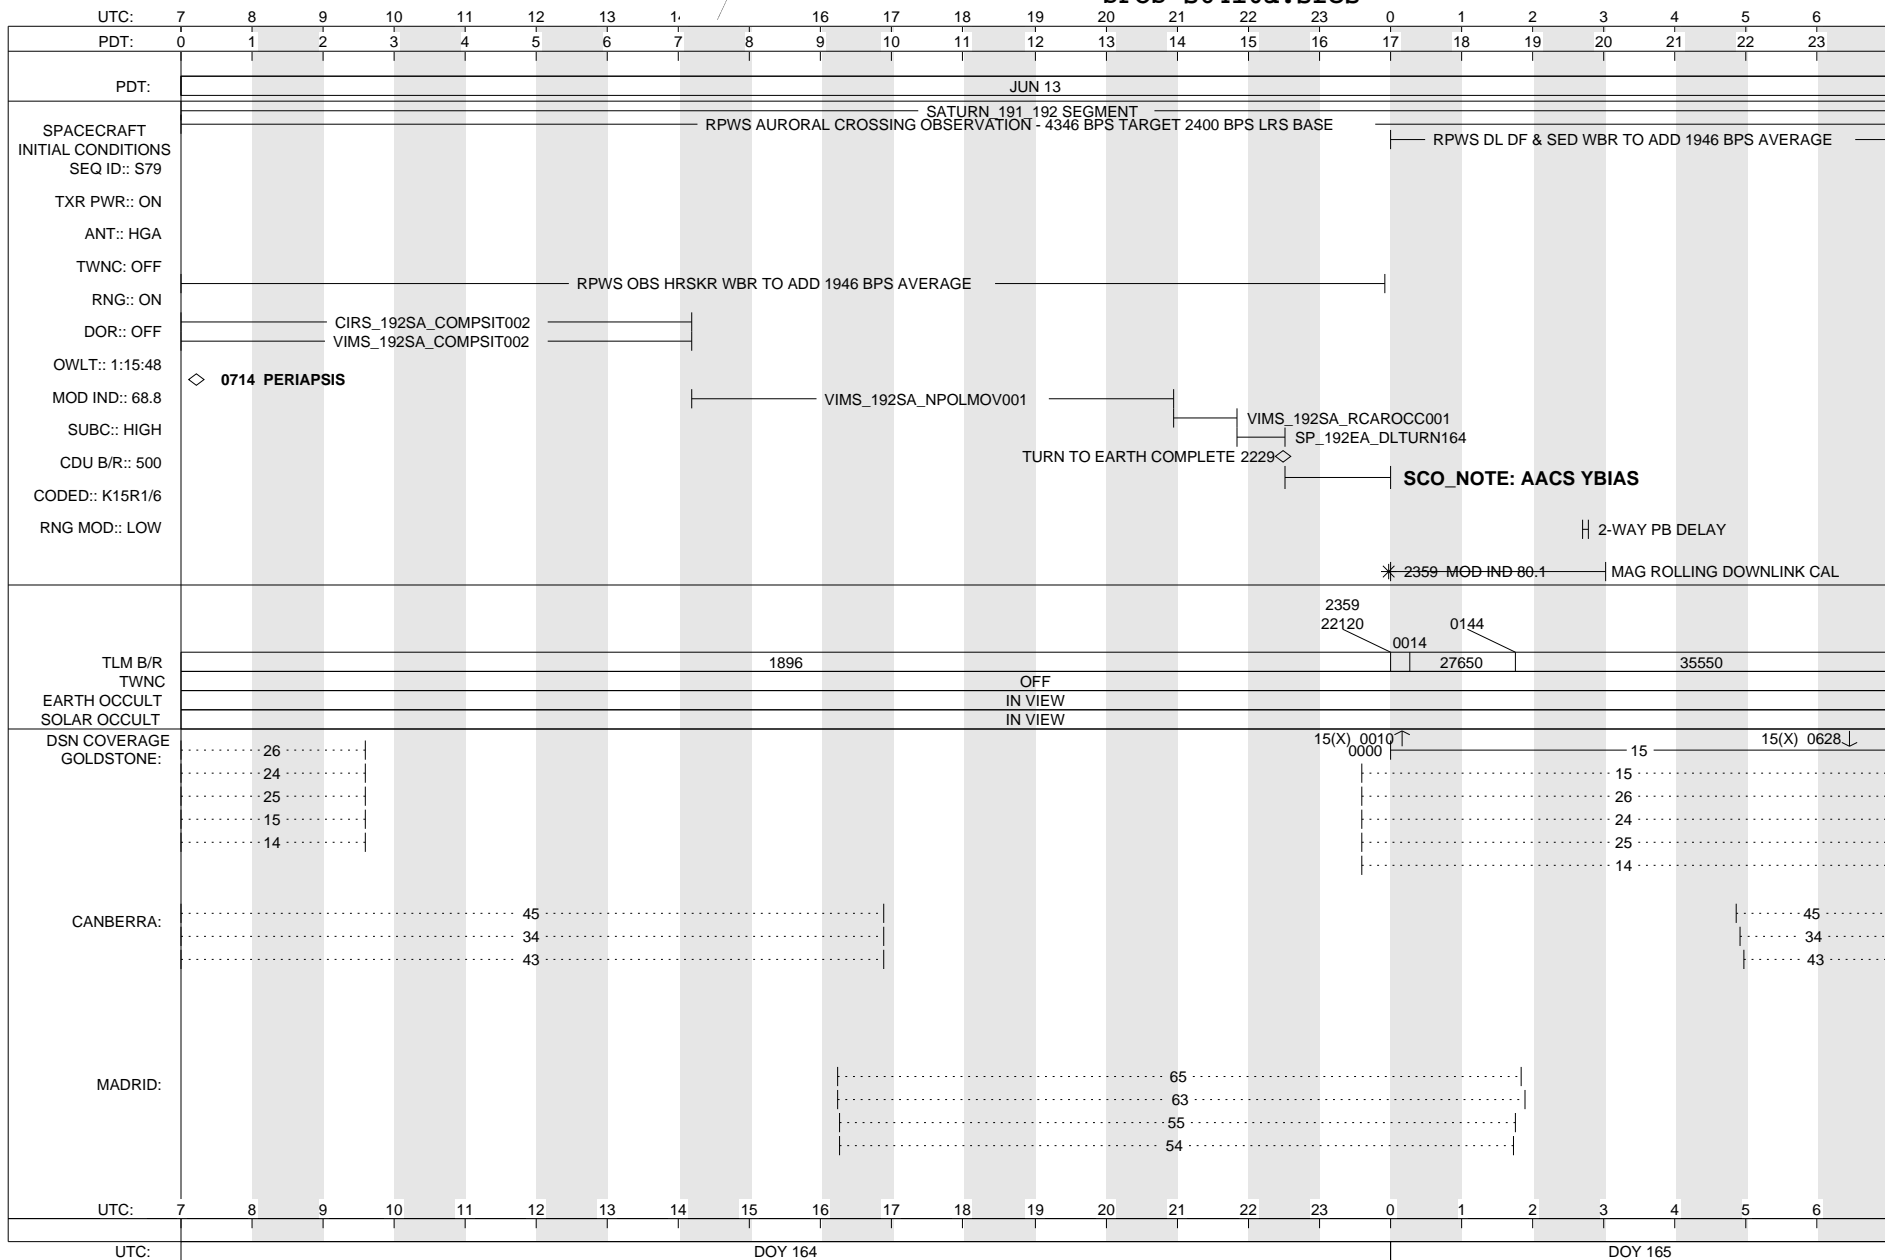

THURSDAY 164-165
JUNE 13, 2013 - JUNE 14, 2013

CASSINI SFOS

SOE s6410a.soe
SFOS s6410a.sfos

ISSUE DATE: 07/16/13