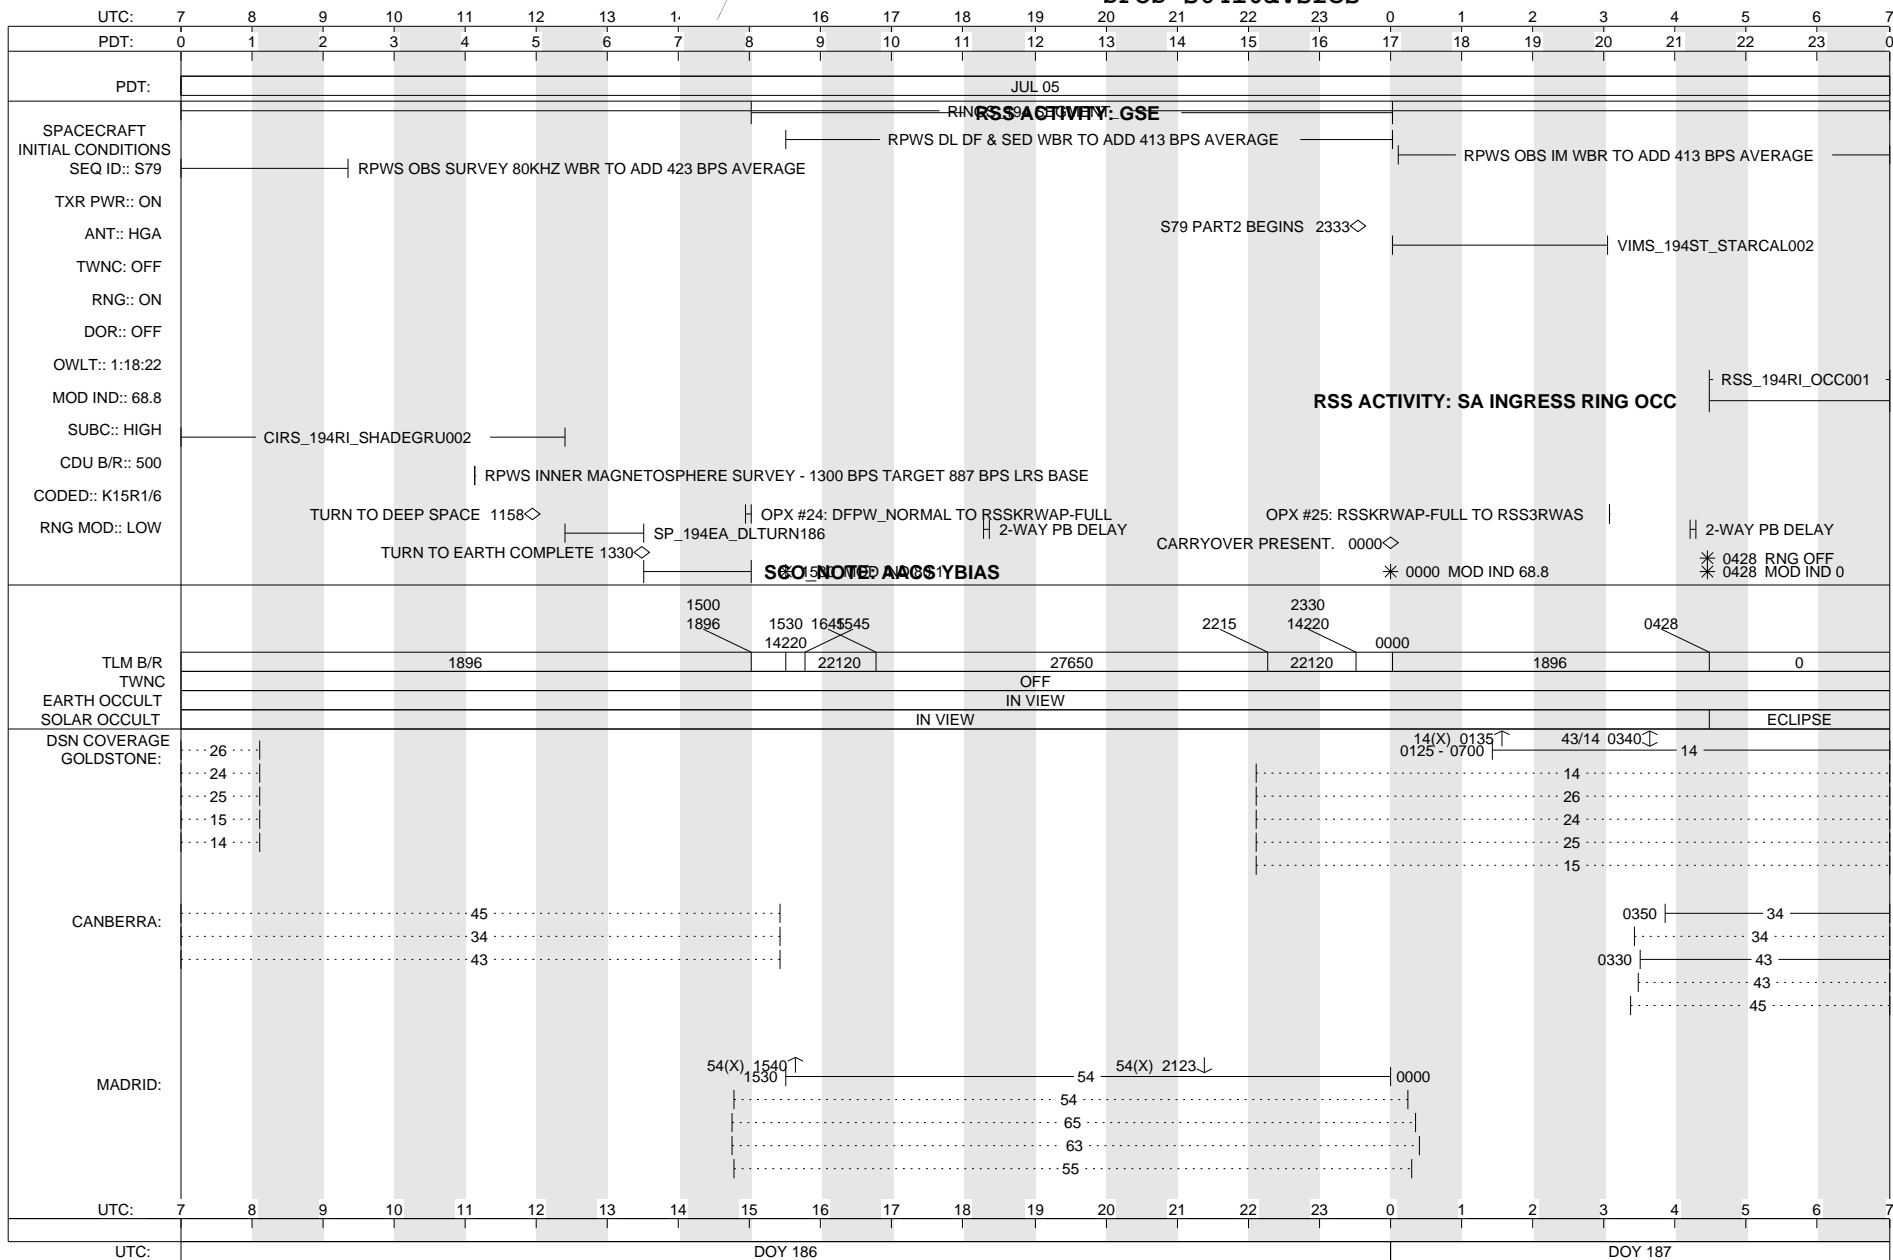

FRIDAY 186-187

JULY 5, 2013 - JULY 6, 2013

CASSINI SFOS

SOE s6410a.soe
SFOS s6410a.sfos

ISSUE DATE: 07/16/13