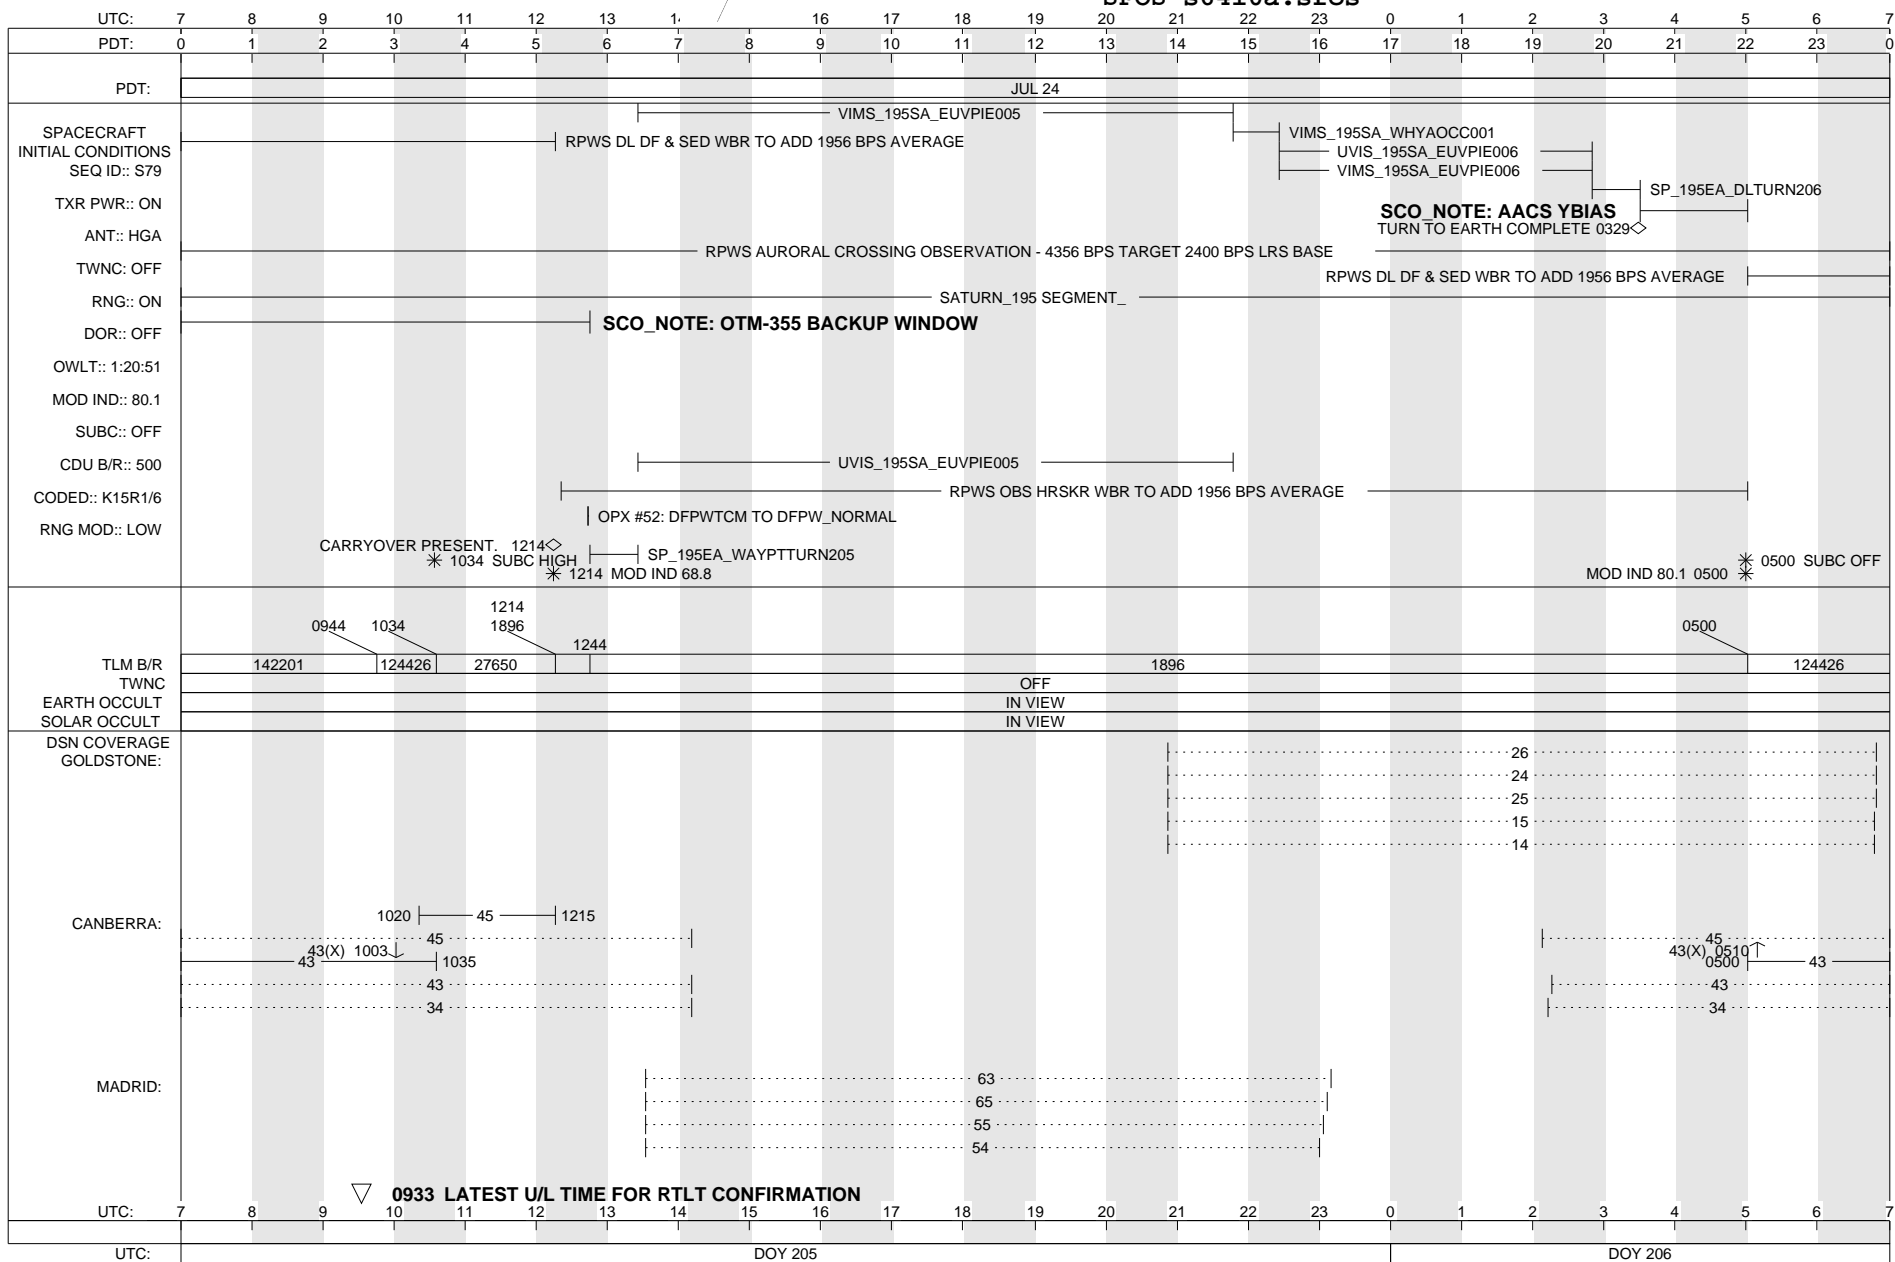

WEDNESDAY 205-206

JULY 24, 2013 - JULY 25, 2013

CASSINI SFOS

SOE s6410a.soe
SFOS s6410a.sfos

ISSUE DATE: 07/16/13