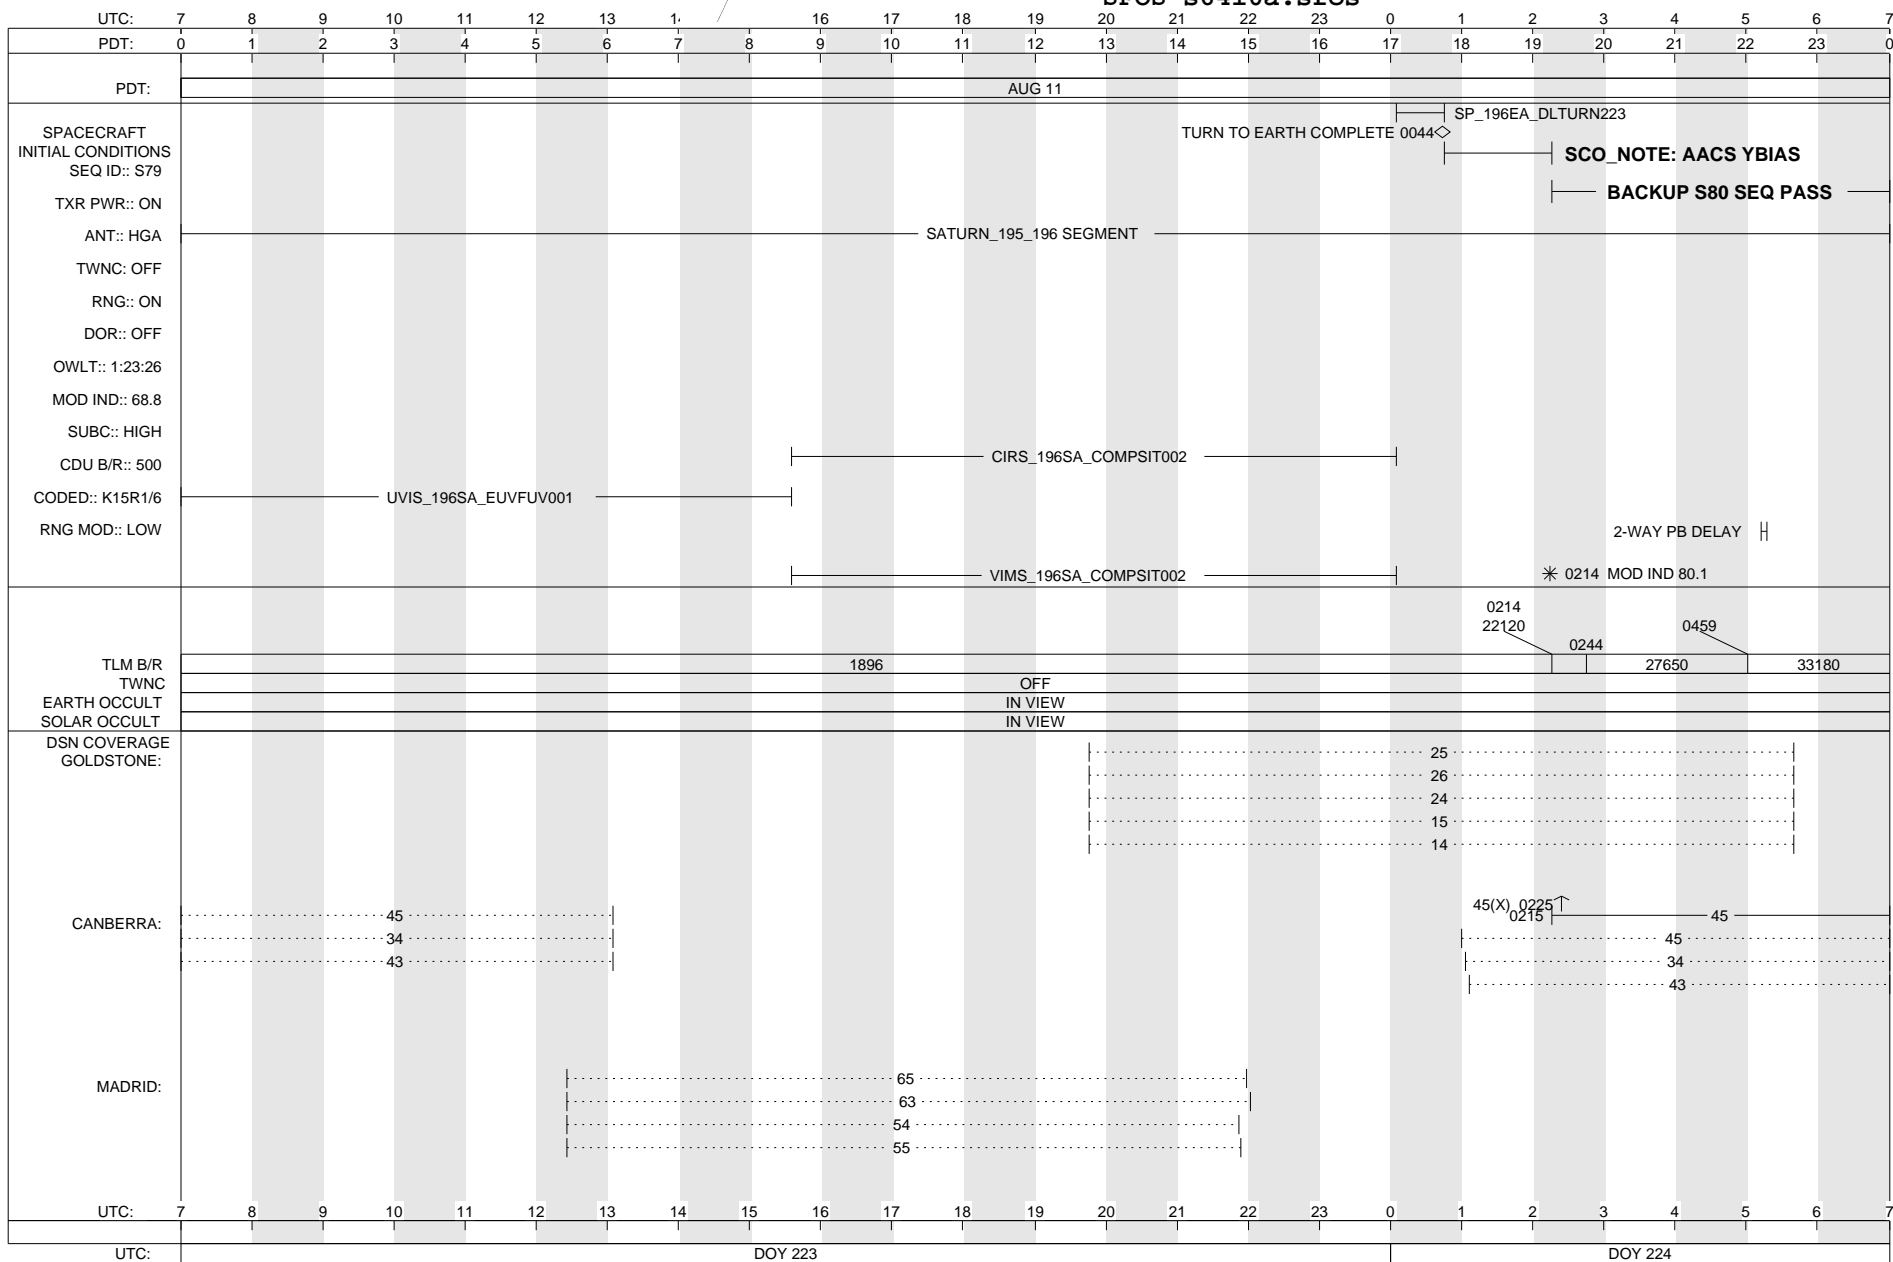

SUNDAY

223-224

AUGUST 11, 2013 - AUGUST 12, 2013

CASSINI SFOS

SOE s6410a.soe
SFOS s6410a.sfos

ISSUE DATE: 07/16/13