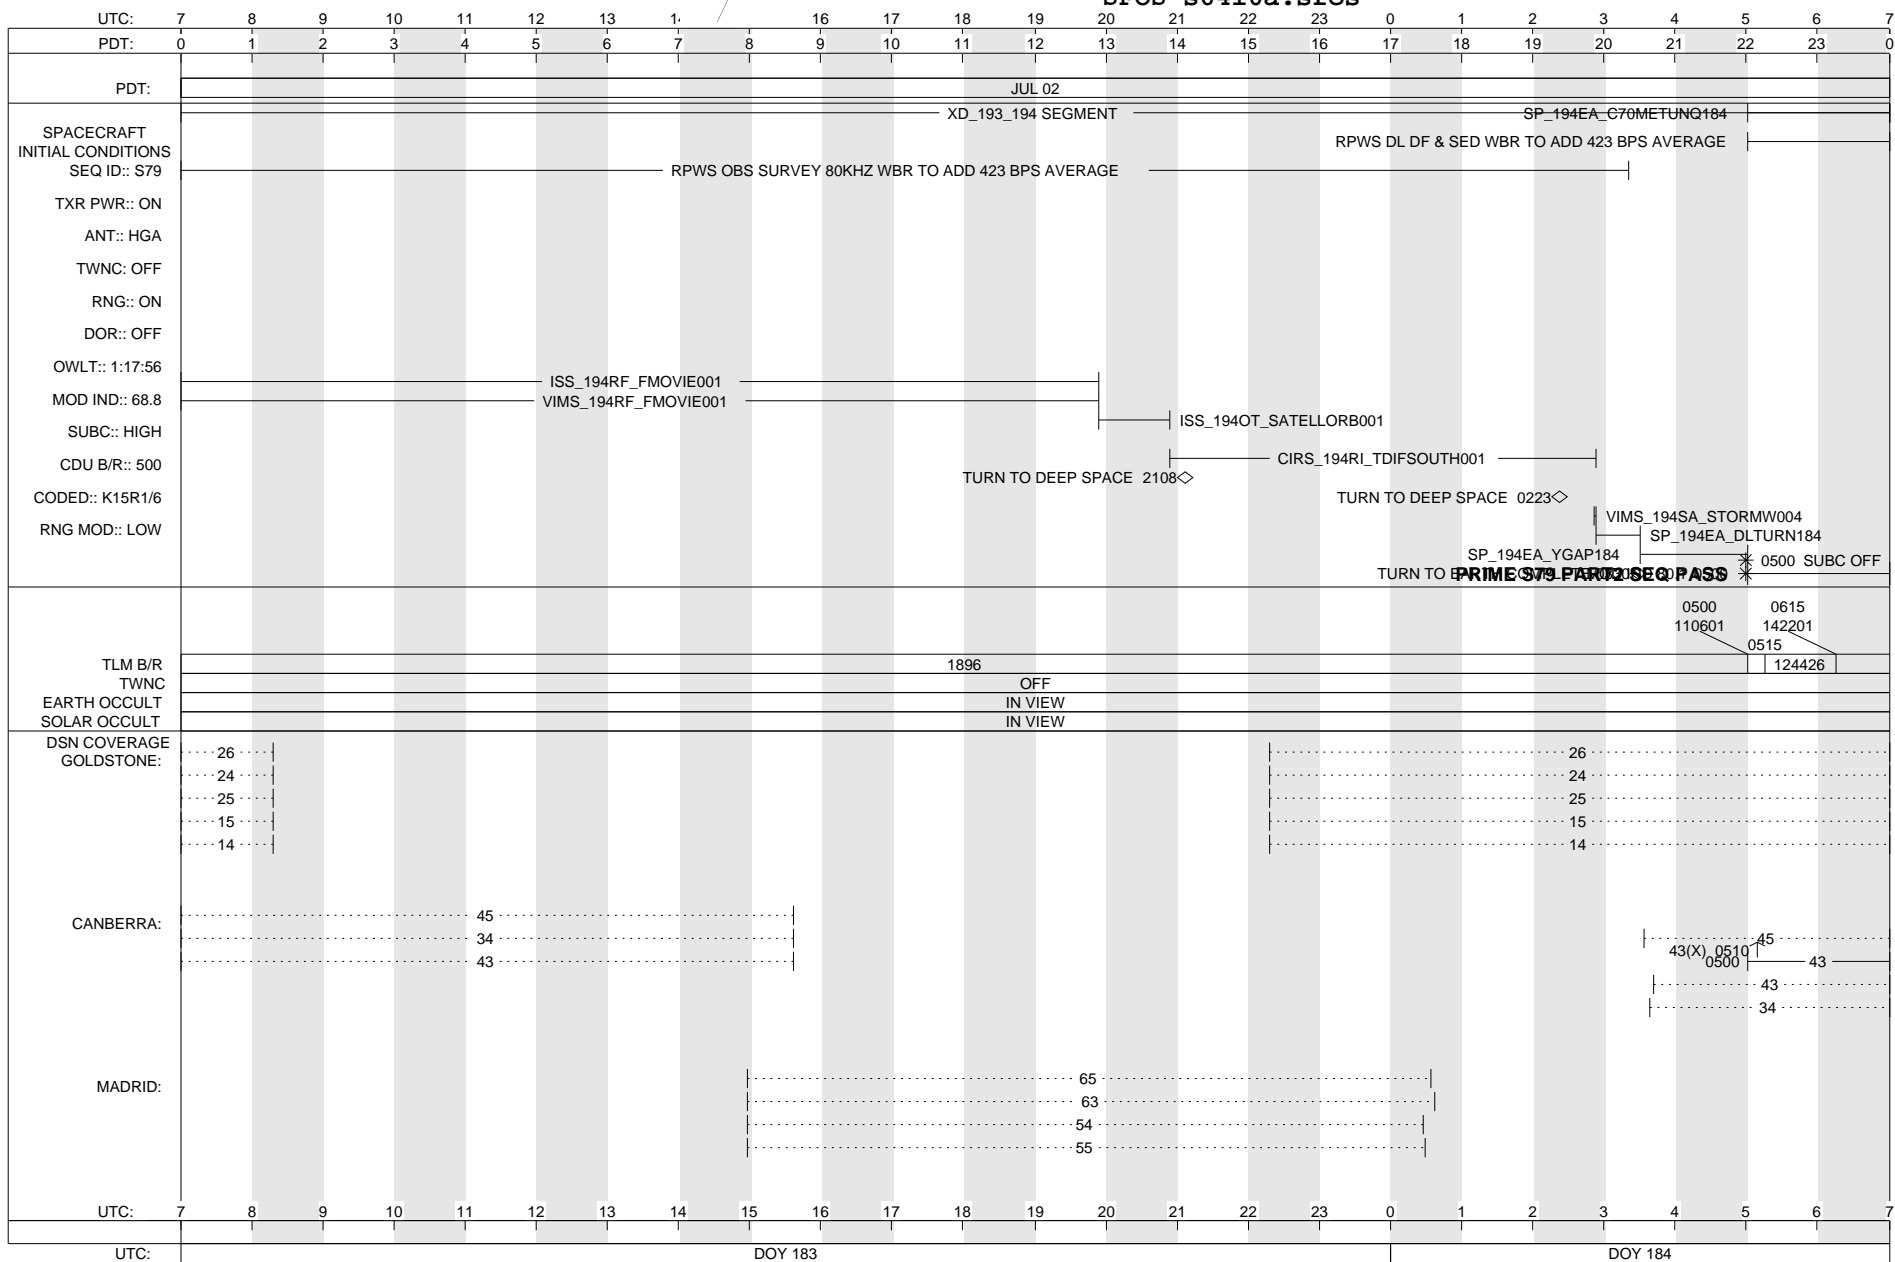

TUESDAY 183-184
JULY 2, 2013 - JULY 3, 2013

CASSINI SFOS

SOE s6410a.soe
SFOS s6410a.sfos

ISSUE DATE: 07/16/13