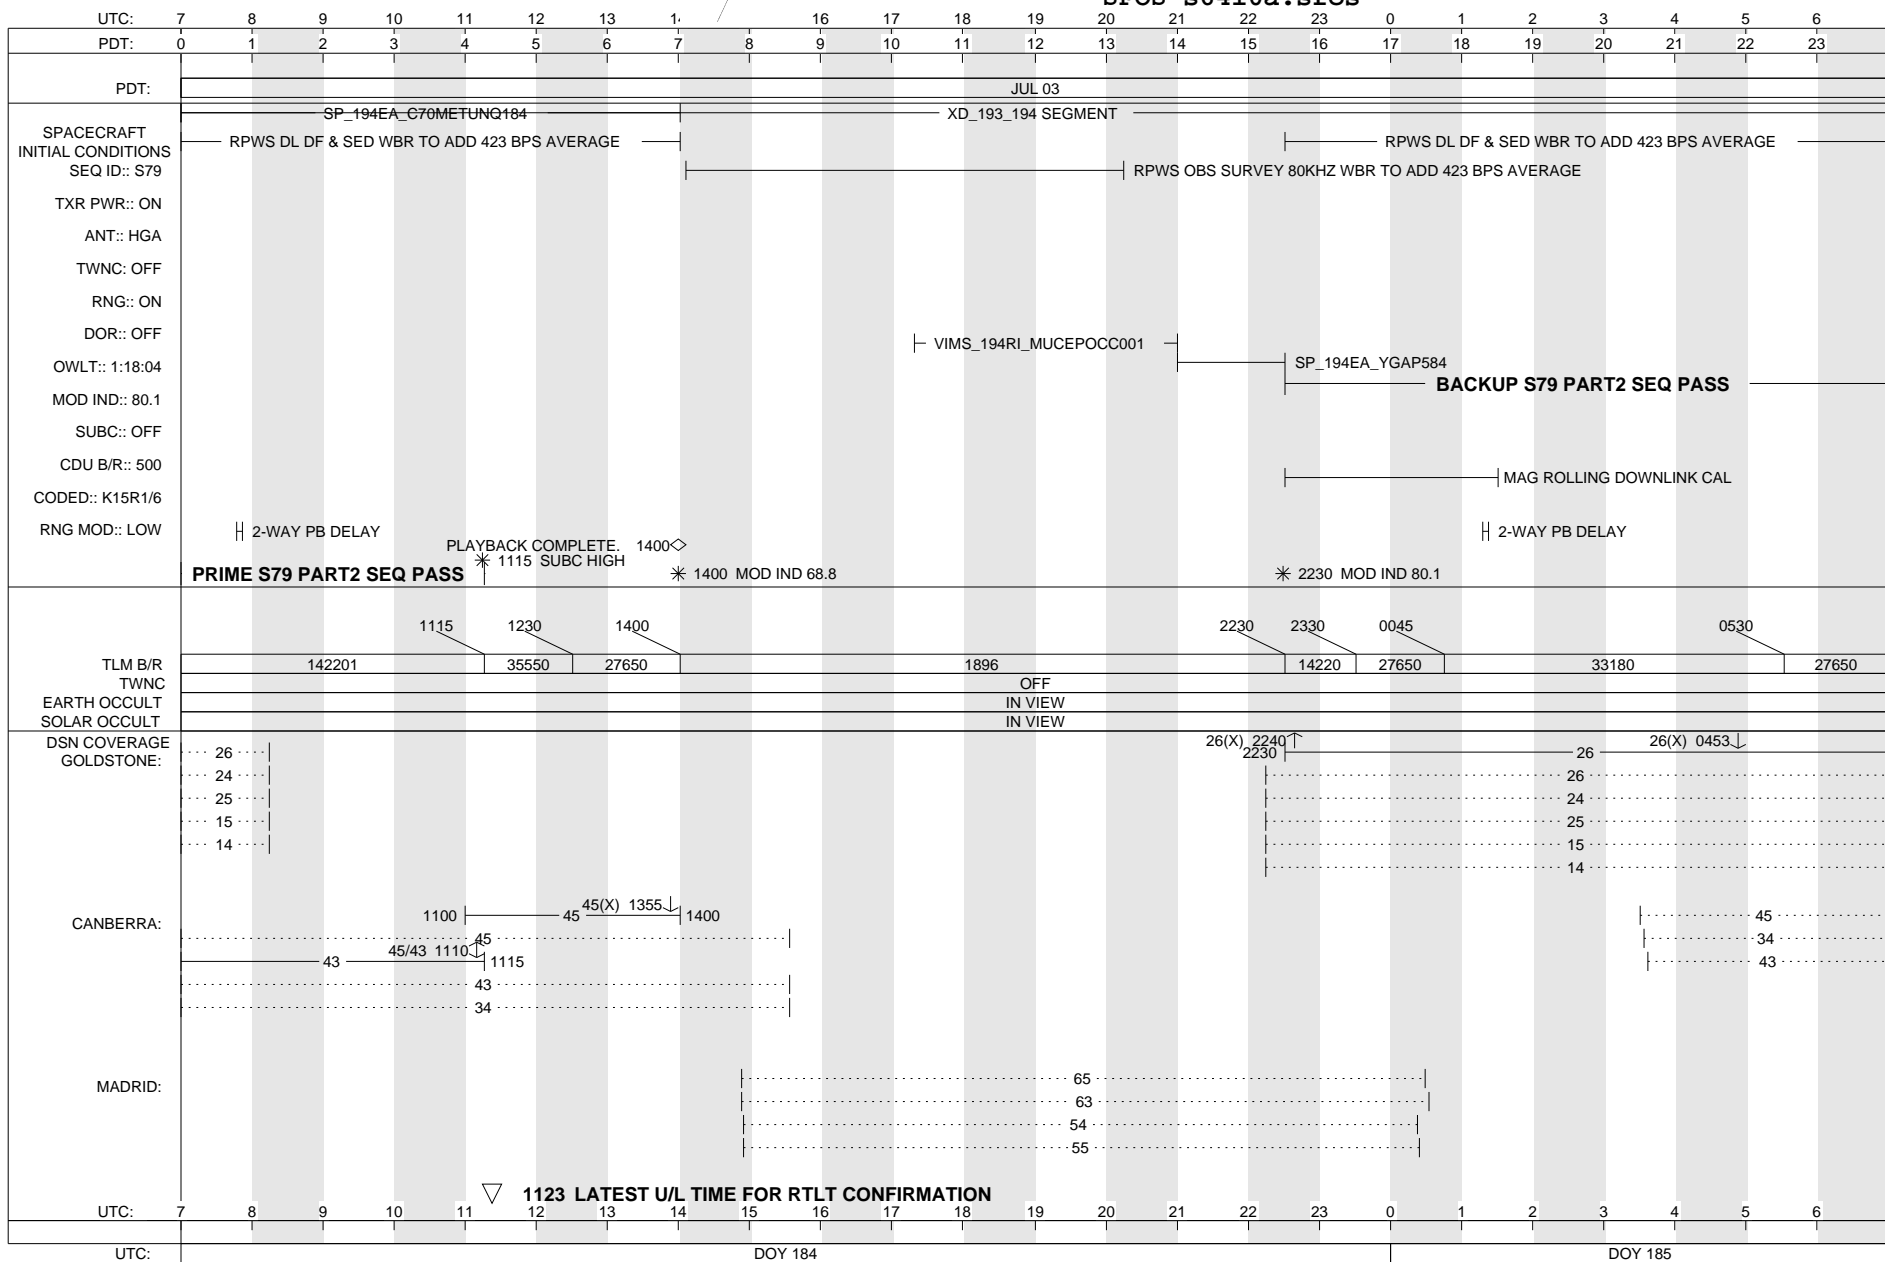

WEDNESDAY 184-185

JULY 3, 2013 - JULY 4, 2013

CASSINI SFOS

SOE s6410a.soe
SFOS s6410a.sfos

ISSUE DATE: 07/16/13