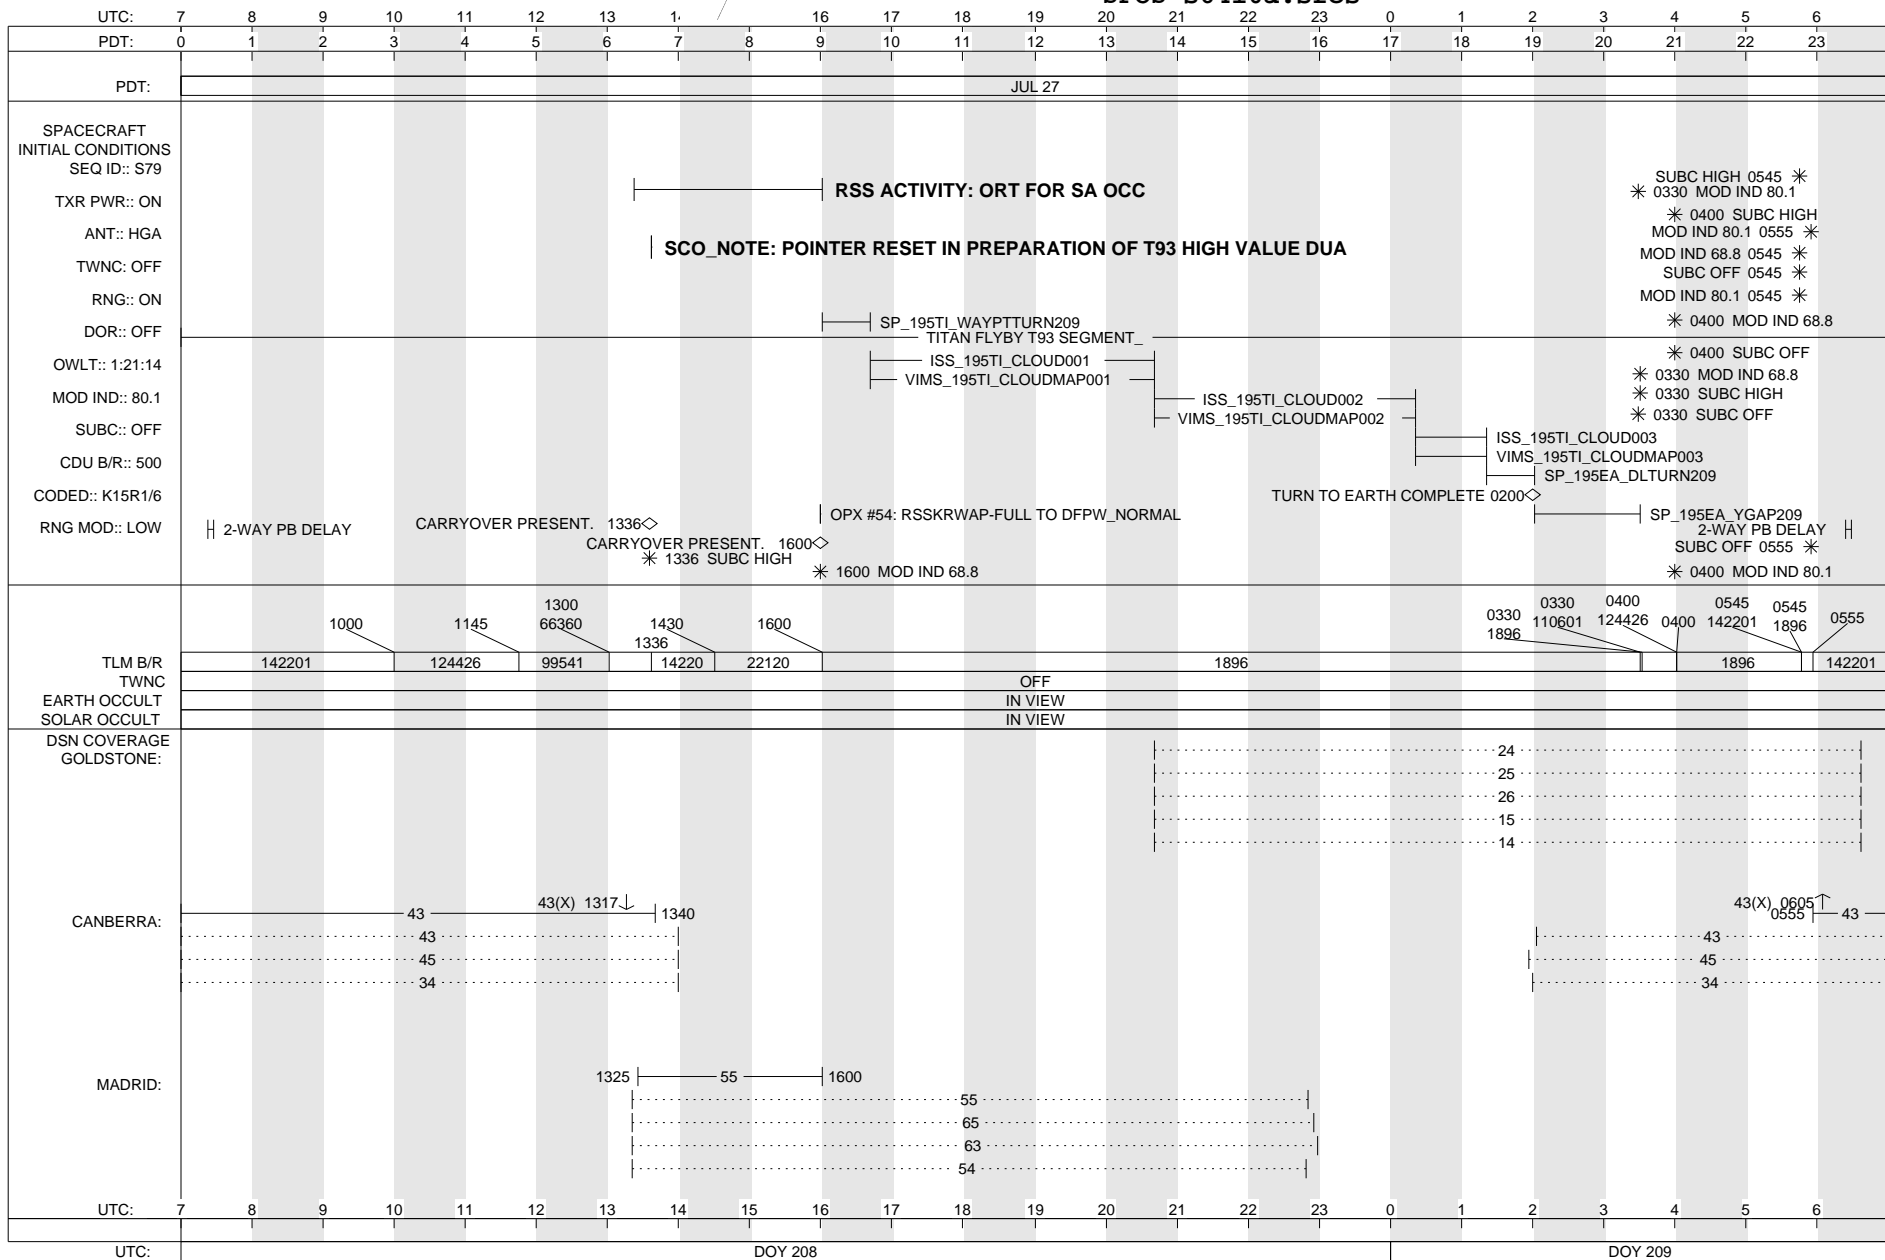

SATURDAY 208-209
JULY 27, 2013 - JULY 28, 2013

CASSINI SFOS

SOE s6410a.soe
SFOS s6410a.sfos

ISSUE DATE: 07/16/13