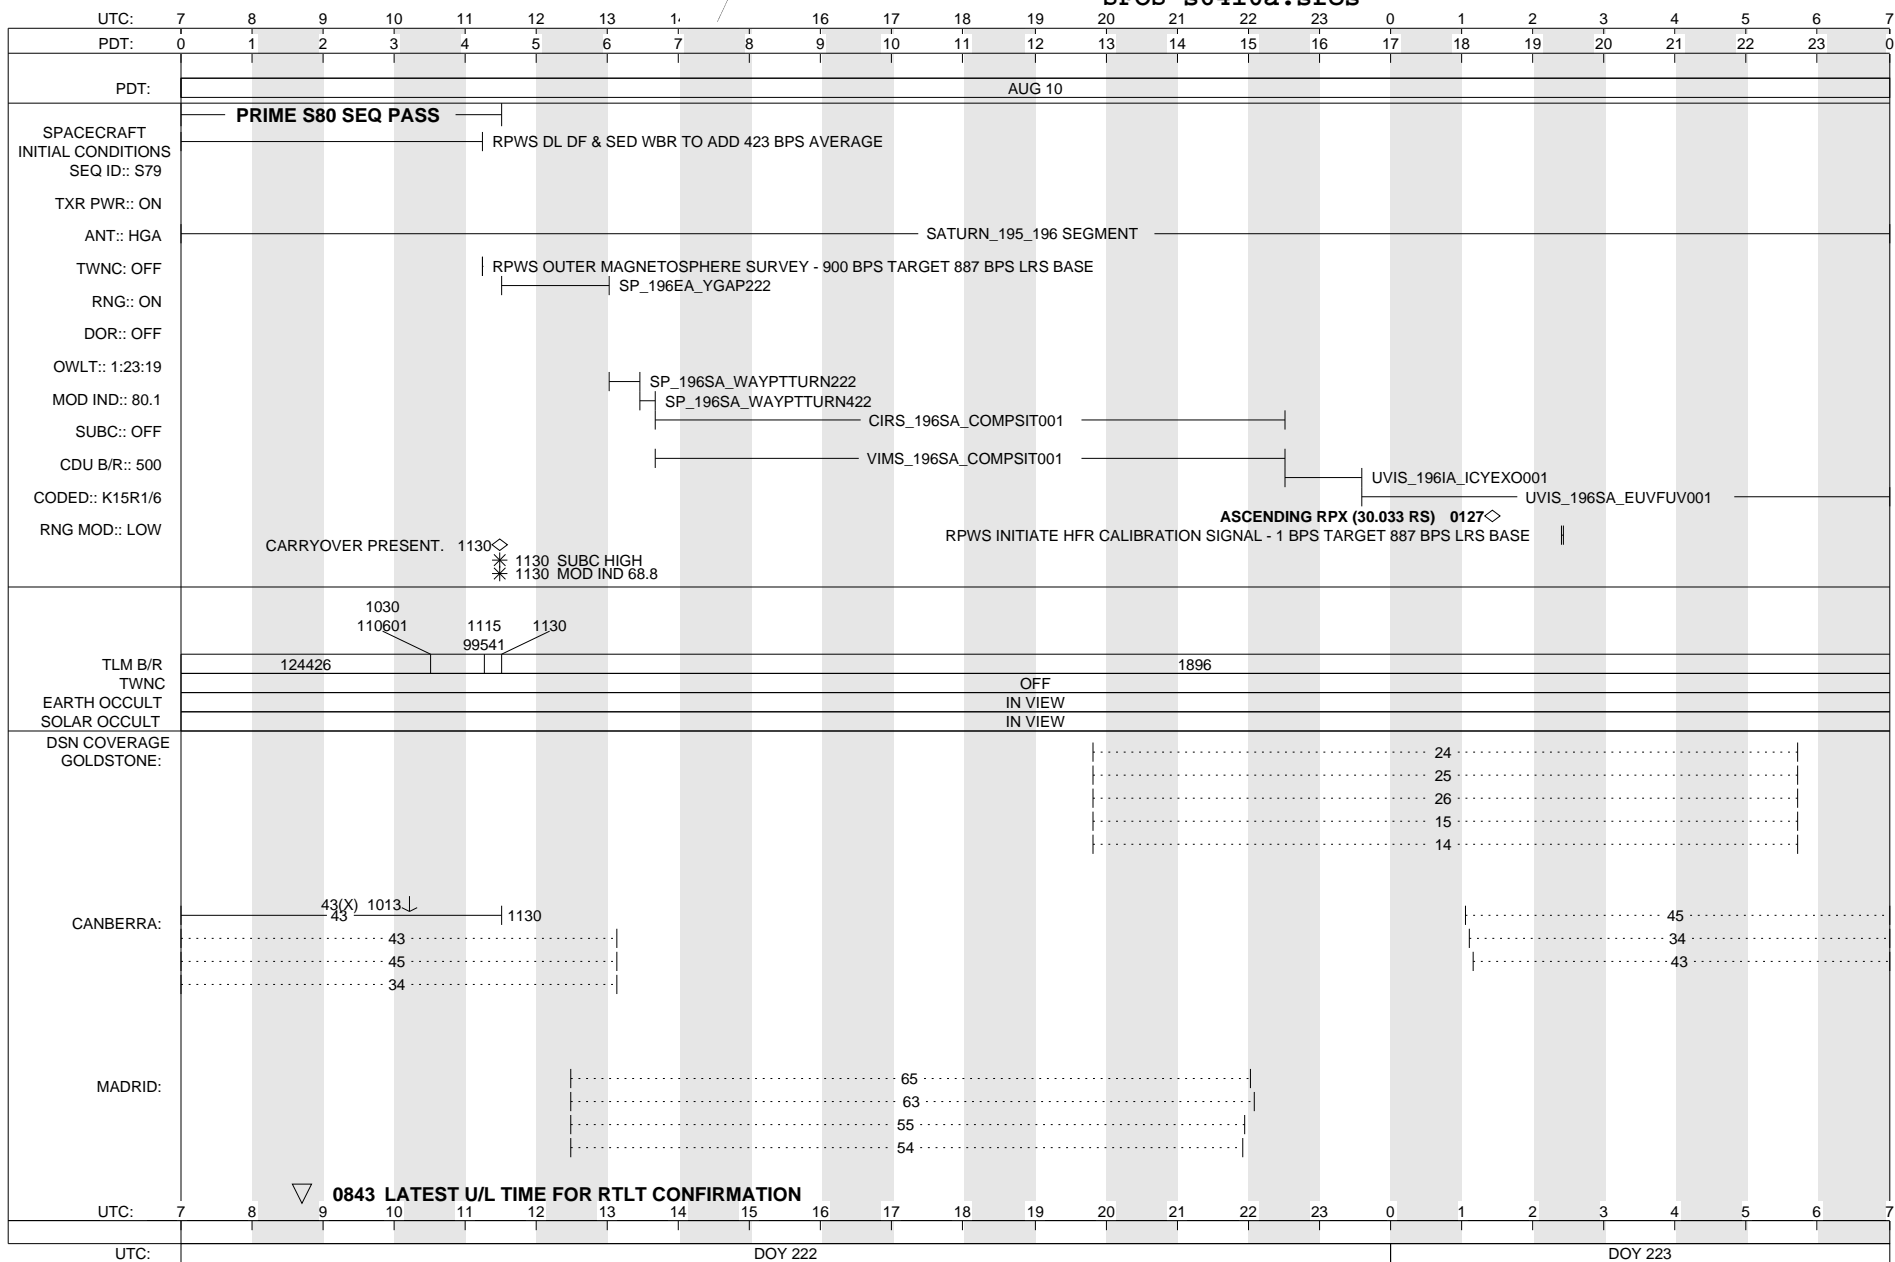

SATURDAY 222-223

AUGUST 10, 2013 - AUGUST 11, 2013

CASSINI SFOS

SOE s6410a.soe
SFOS s6410a.sfos

ISSUE DATE: 07/16/13